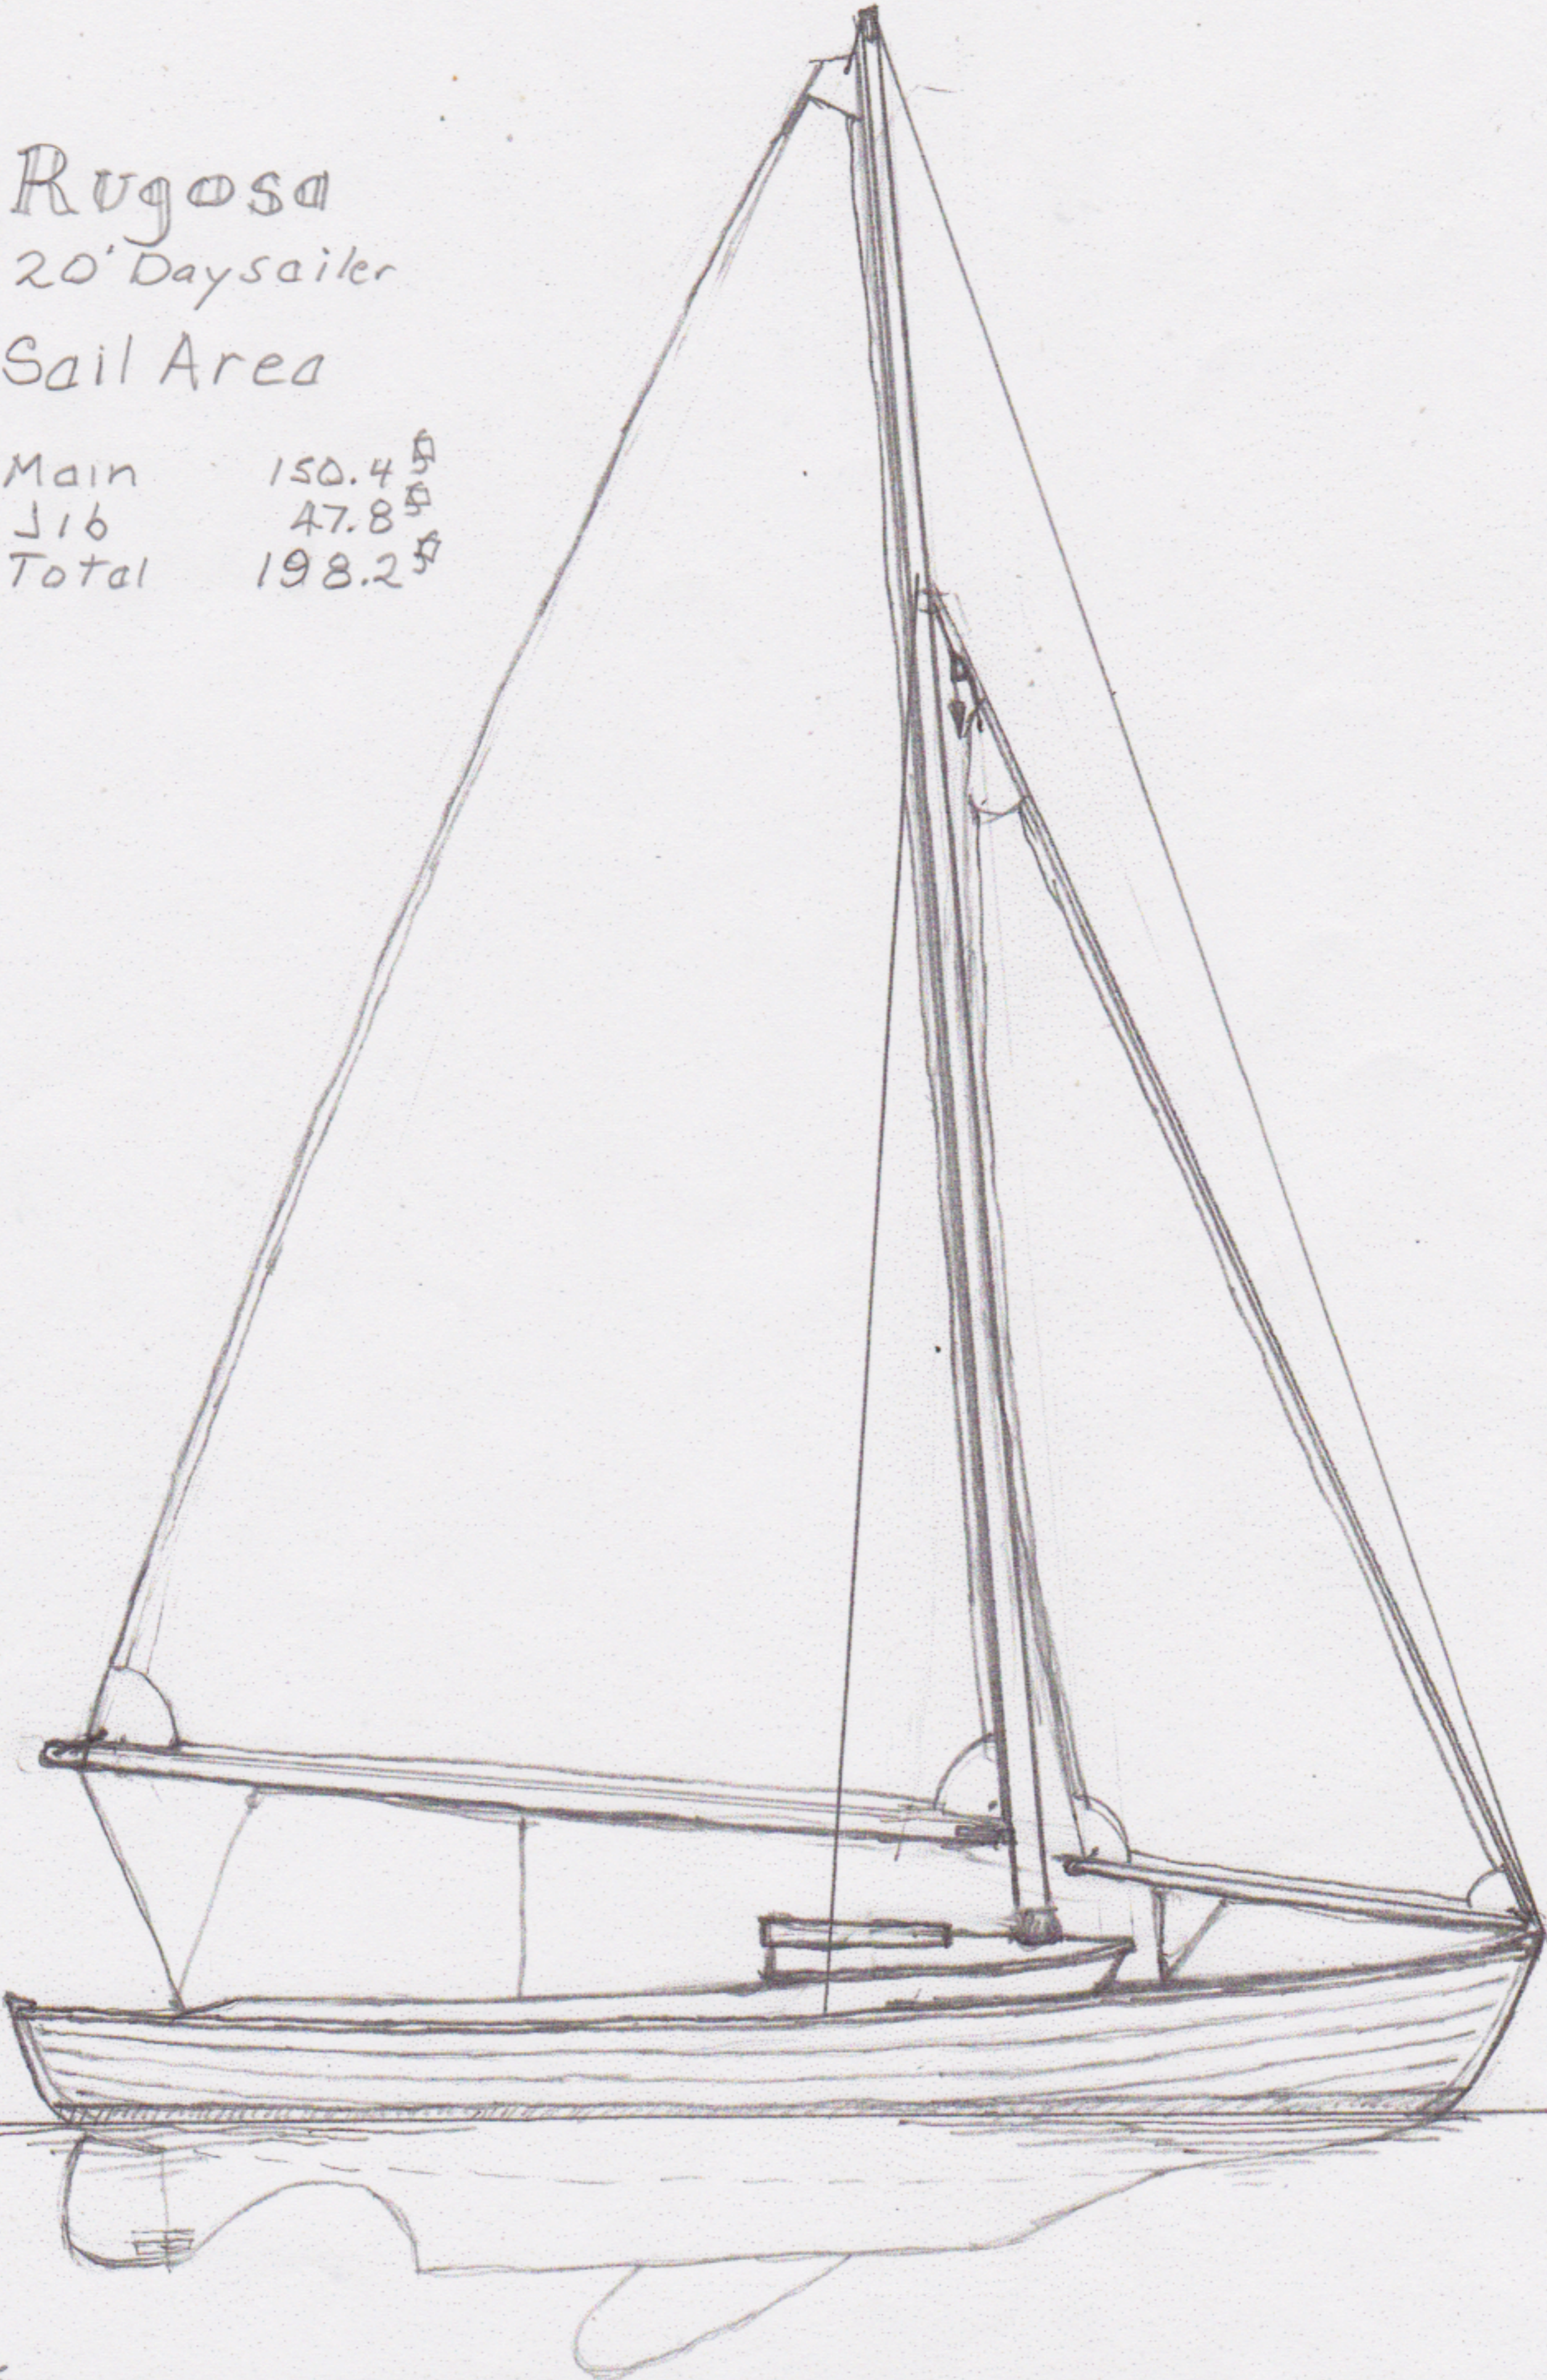

Rugosa
20' Daysailer

Sail Area

Main	150.4	sq
Jib	47.8	sq
Total	198.2	sq

Scale

Oct. 2011

Brooks Boats Designs